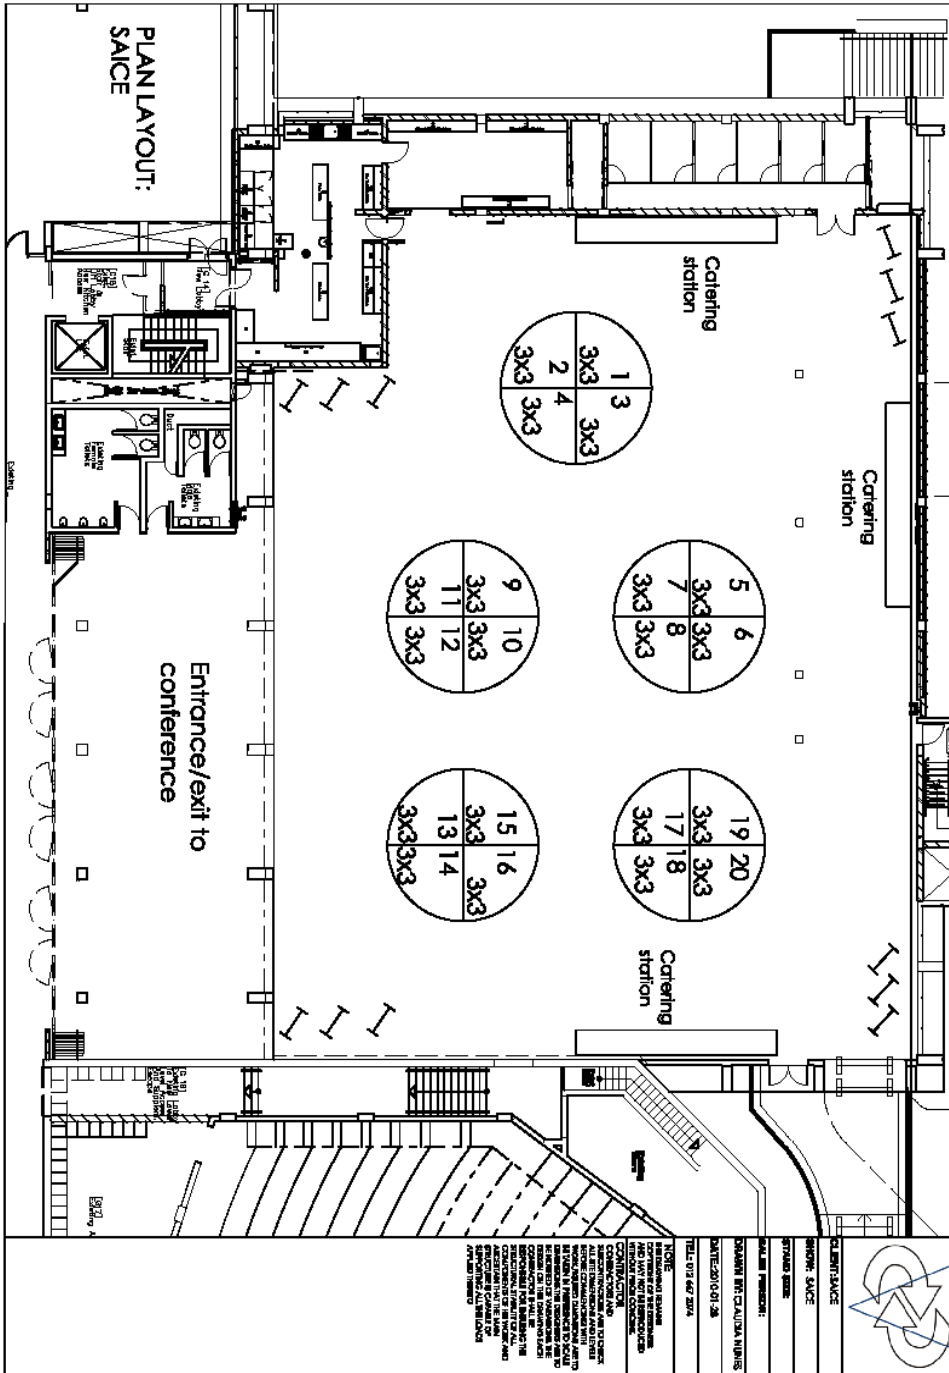

Engineering Planet Future Indaba: Exhibition floor plan

CSIR Convention Centre: 15 – 18 March 2010

- 1 SAICE
- 2
- 3 SAICE
- 4 Lafarge Industries SA
- 5 TGIS
- 6
- 7 NAUE GmbH & Co
- 8 SAFYR
- 9
- 10
- 11 esorfranki
- 12 WITS Commercial Enterprise
- 13 WBHO
- 14 Autodesk
- 15
- 16
- Stands 17 - 20 reserved for last bookings